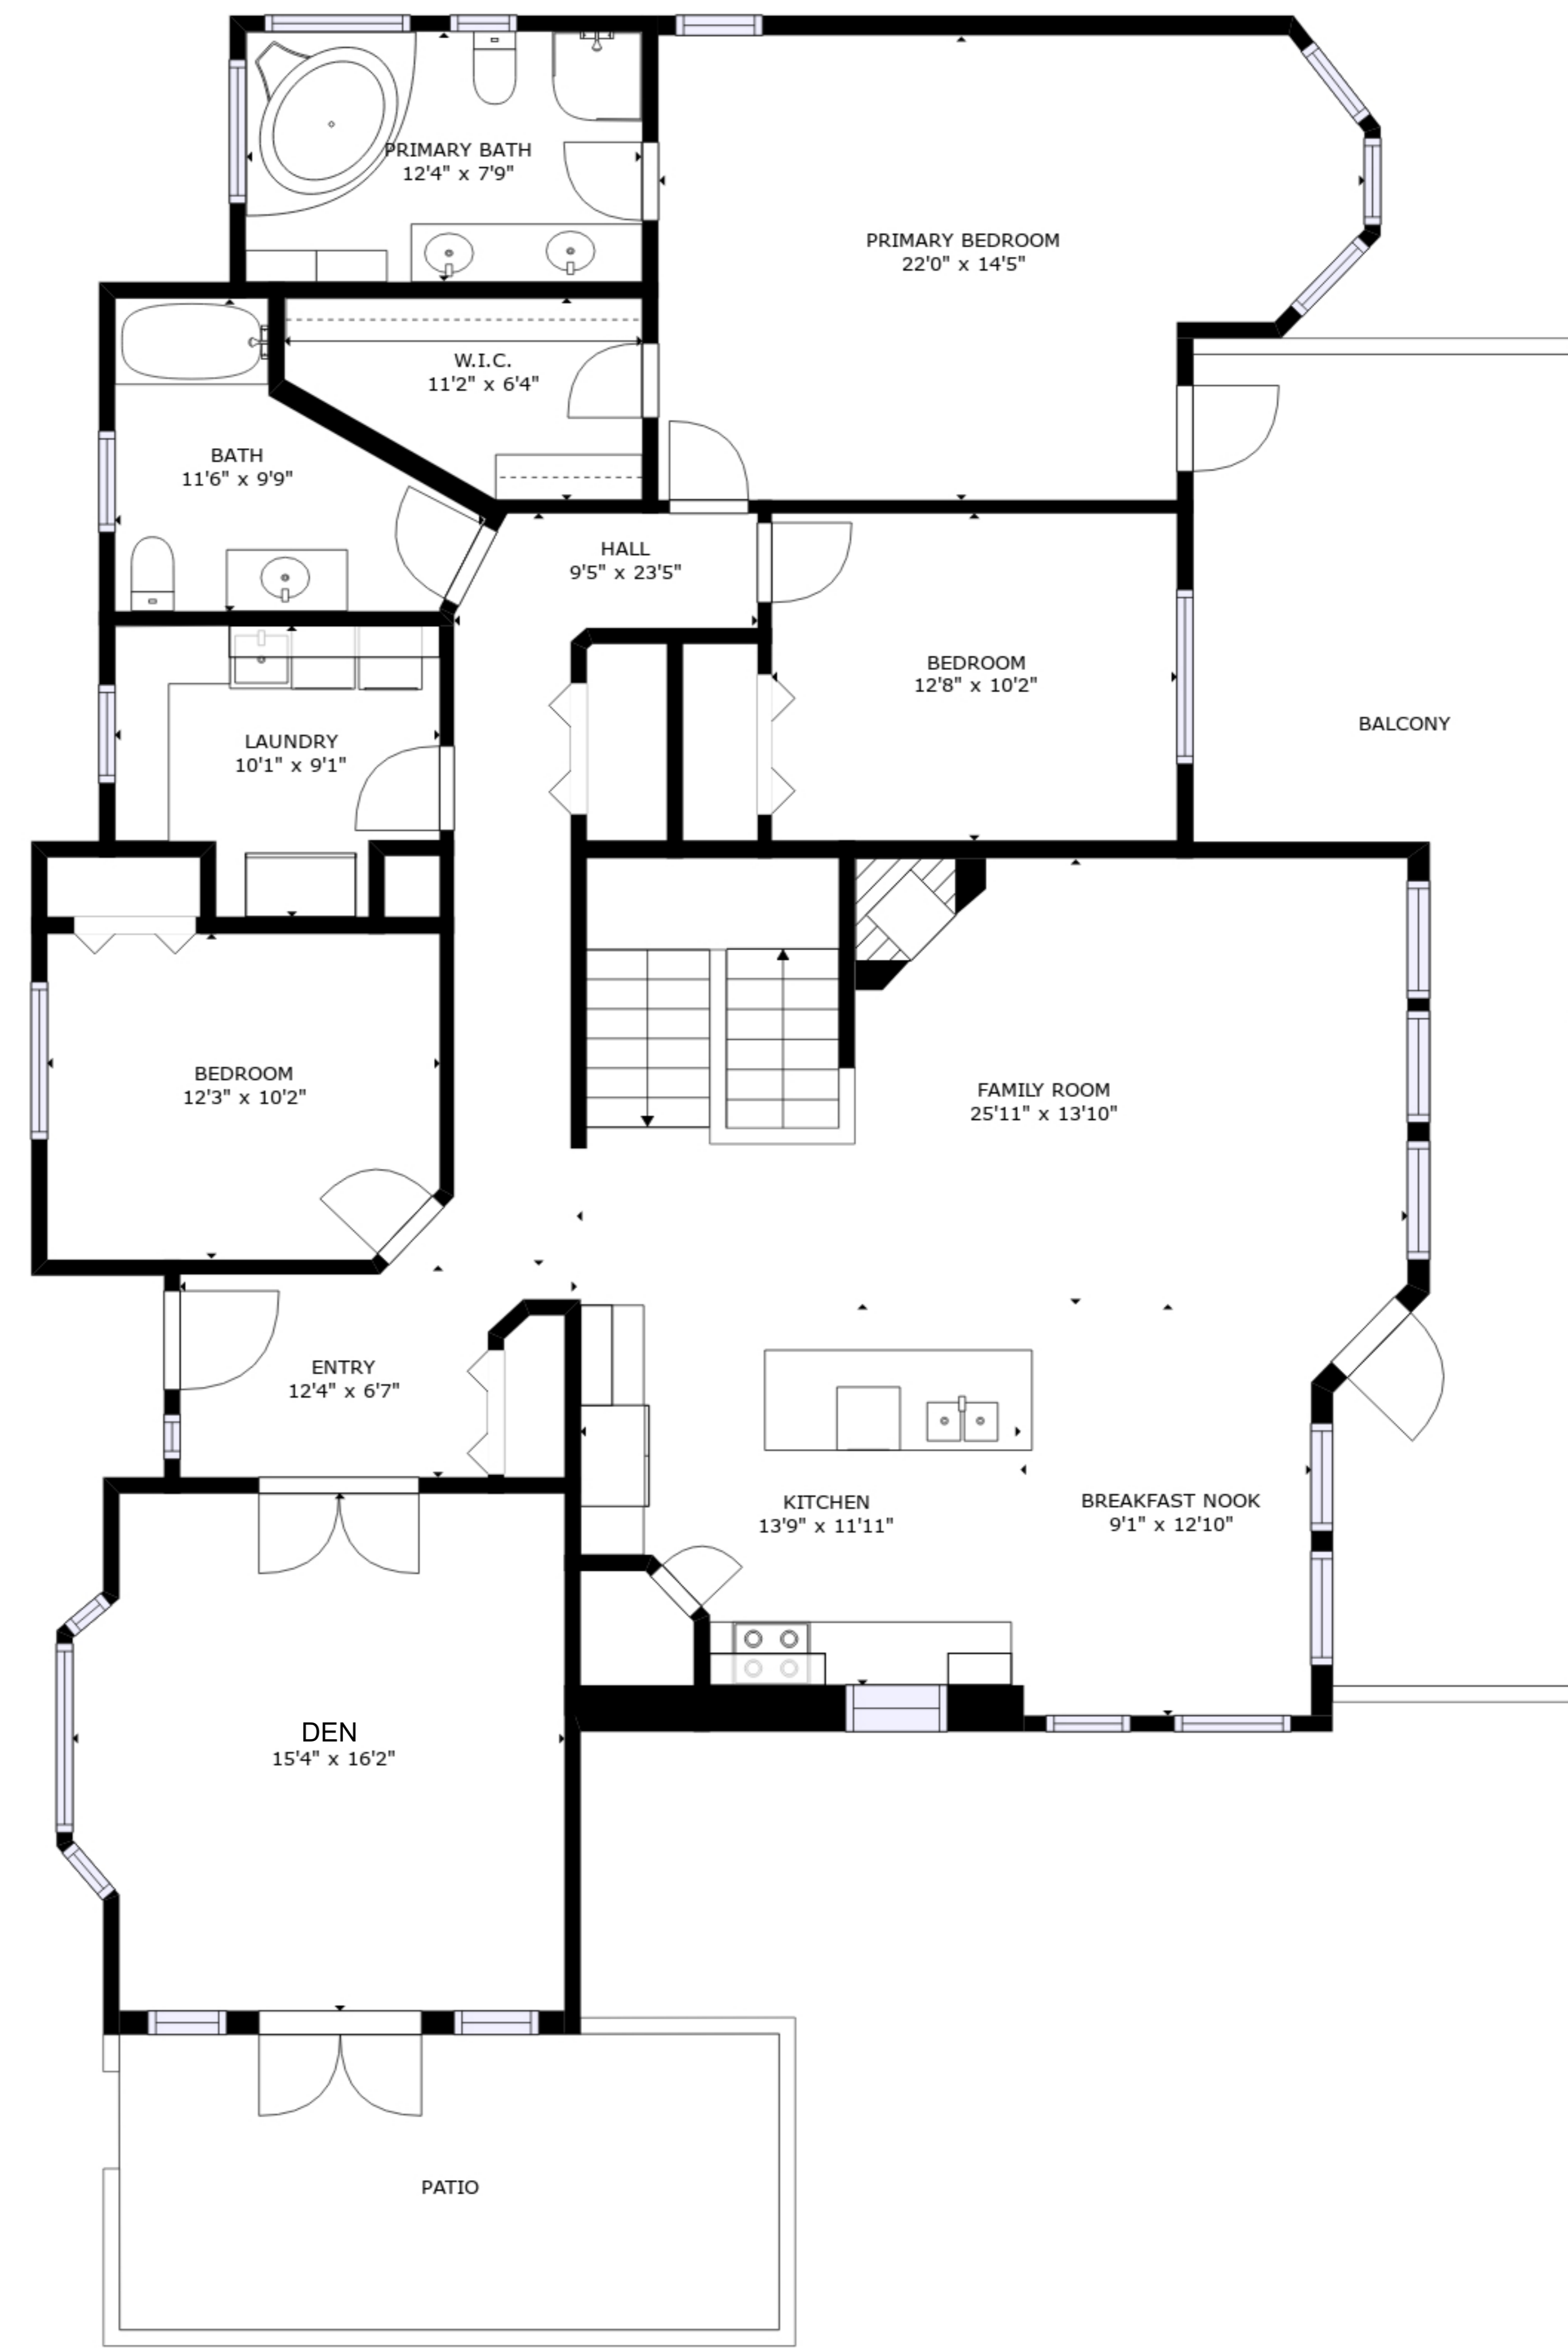

FLOOR 1

FLOOR 2

**TOTAL: 3325 sq. ft**  
 Below Ground: 1285 sq. ft, FLOOR 2: 2040 sq. ft  
 EXCLUDED AREAS: GARAGE: 850 sq. ft, STORAGE: 45 sq. ft, PATIO: 190 sq. ft,  
 BALCONY: 326 sq. ft

SIZES AND DIMENSIONS ARE APPROXIMATE, ACTUAL MAY VARY.